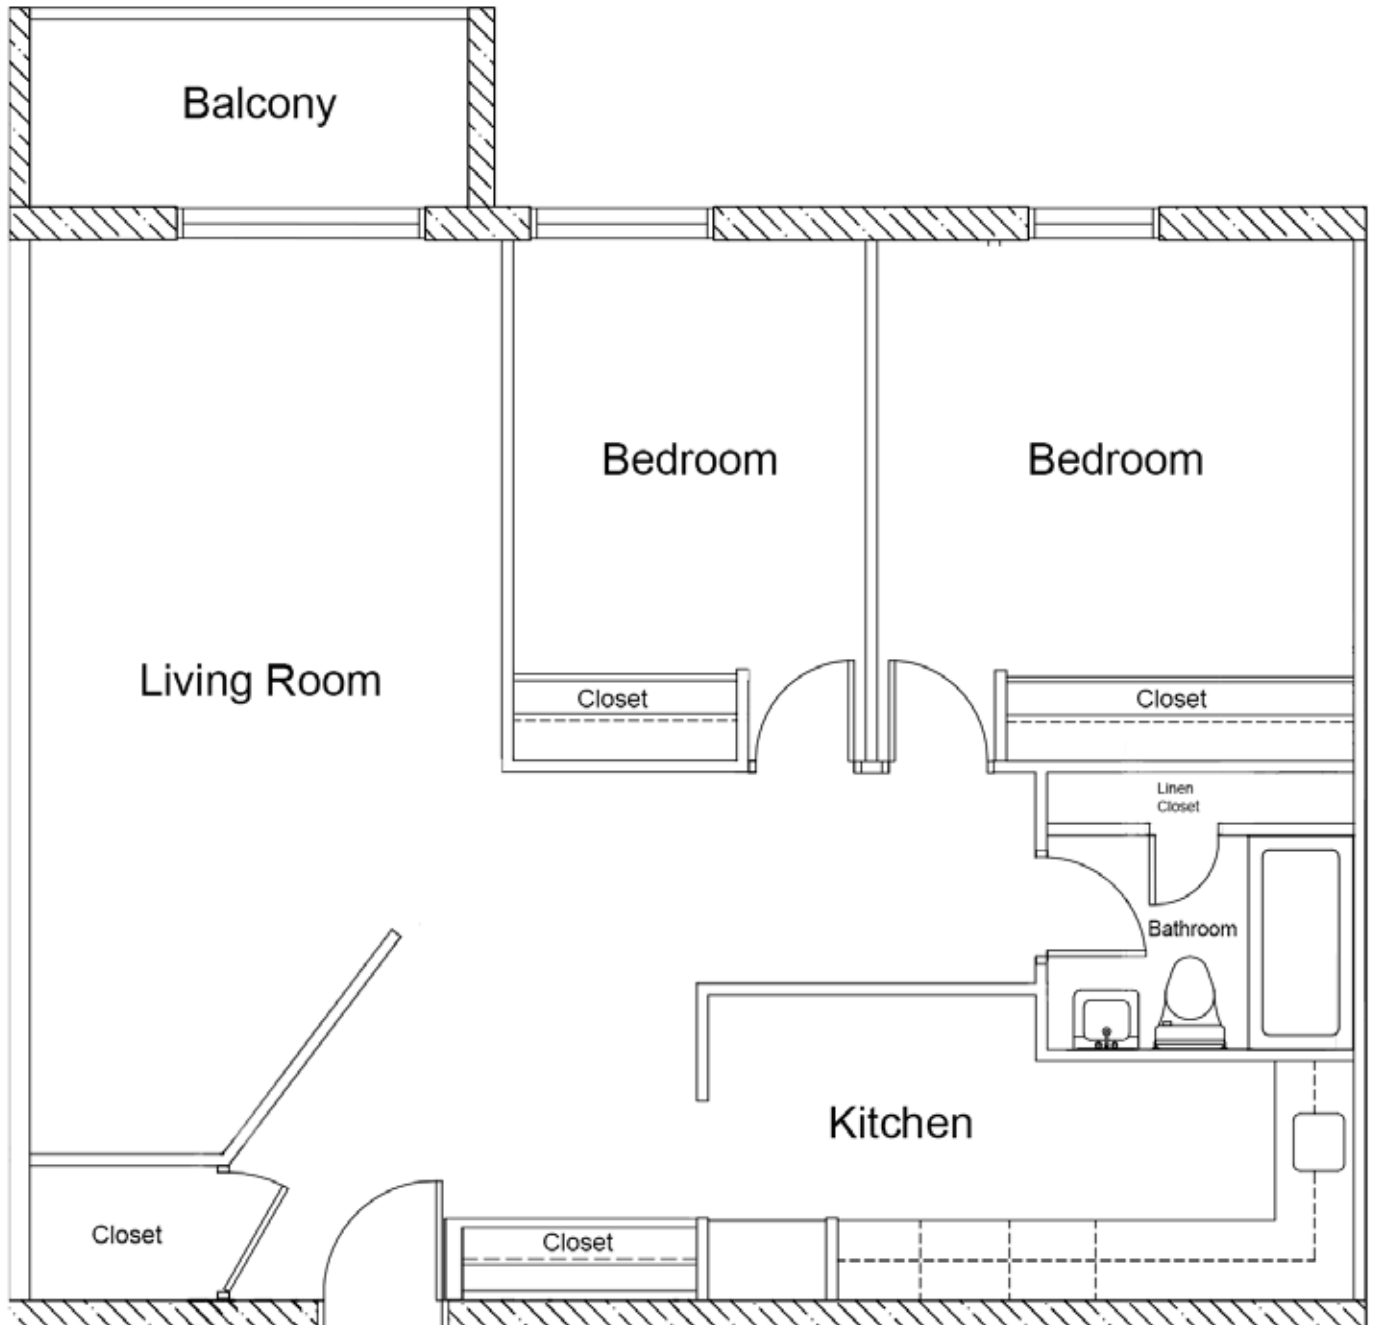

2 Bedroom

Suite E Suites 102,110,114,202,210,214,302,310,314

100
Donwood

100 DONWOOD
100 Donwood Drive
Winnipeg, Manitoba, R2G 0W1
inquire@100donwood.ca
T: (204) 229-0794